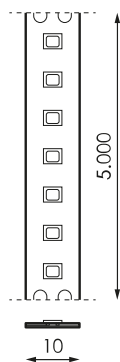

Specifications (Series luminaires)

	Electrical isolation	CIII
	Voltage (V)	24V dcV
Hz	Frecuency (Hz)	50-60Hz
	IP Tightness index	IP20
K	Colour temperature	2.700K
	CRI Colour rendering index	>80
	Opening angle	120°
	Measures	5.000x10mm
	Strip cutting unit	50mm
	Lifetime	(L70B50>) 50.000h

References

	W	K			
568531	14,4W	2.700K	>80	50mm	5.000x10mm

Dimensions

Photometry

Accessories

472395

IMAGINE
MONOCOLOR RF
REGULATOR 5-24V
1X5A

242813