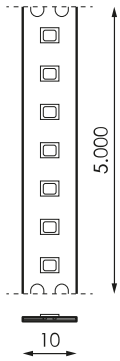

## References

	W	K			
568586	14,4W	6.500K	>80	50mm	5.000x10mm

## Dimensions