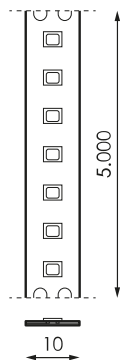

Specifications (Series luminaires)

	Electrical isolation	CIII
	Voltage (V)	24V dcV
Hz	Frecuency (Hz)	50-60Hz
	IP Tightness index	IP20
K	Colour temperature	4.000K
	CRI Colour rendering index	>90
	Opening angle	120°
	Measures	5.000x10mm
	Strip cutting unit	50mm
	Lifetime	(L70B50>) 50.000h

References

	W	K			
568609	14,4W	4.000K	>90	50mm	5.000x10mm

Dimensions

Photometry

Accessories

472395

IMAGINE
MONOCOLOR RF
REGULATOR 5-24V
1X5A

242813