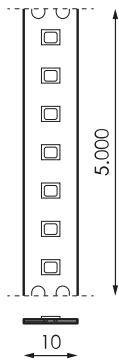

Specifications (Series luminaires)

	Electrical isolation	CIII
	Voltage (V)	24V dcV
Hz	Frecuency (Hz)	50-60Hz
	IP Tightness index	IP20
K	Colour temperature	4.000K
	CRI Colour rendering index	>90
	Opening angle	120°
	Measures	5.000x10mm
	Strip cutting unit	50mm
	Lifetime	(L70B50>) 50.000h

References

	W	K			
568609	14,4W	4.000K	>90	50mm	5.000x10mm

Dimensions

Photometry

Accessories

472395

IMAGINE
MONOCOLOR RF
REGULATOR 5-24V
1X5A

242813