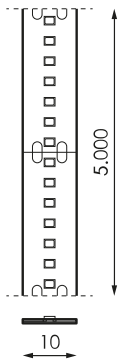

Specifications (Series luminaires)

	Electrical isolation	CIII
	Voltage (V)	24V dcV
Hz	Frecuency (Hz)	50-60Hz
	IP Tightness index	IP20
K	Colour temperature	2.700K
	CRI Colour rendering index	>90
	Opening angle	120°
	Measures	5.000x10mm
	Strip cutting unit	25mm
	Lifetime	(L70B50>) 50.000h

References

	W	K			
568616	19,2W	2.700K	>90	25mm	5.000x10mm

Dimensions

Photometry

Info

>5m less performance ((19,2W/m - 19,2W/m WAS - 24,5W/m). The life time of our LED strips is 50.000h as long as the ambient temperature does not exceed 25°C. To ensure the life of the LED for our strips $\geq 9.6W$, it is mandatory to place it on a surface that dissipates the heat they generate.