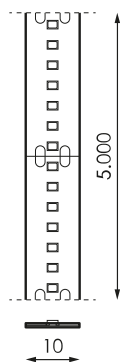

Specifications (Series luminaires)

	Electrical isolation	CIII
	Voltage (V)	24V dcV
Hz	Frecuency (Hz)	50-60Hz
	IP Tightness index	IP20
K	Colour temperature	4.000K
	CRI Colour rendering index	>90
	Opening angle	120°
	Measures	5.000x10mm
	Strip cutting unit	25mm
	Lifetime	(L70B50>) 50.000h

References

	W	K			
568630	19,2W	4.000K	>90	25mm	5.000x10mm

Dimensions

Photometry

Info

>5m less performance ((19,2W/m - 19,2W/m WAS - 24,5W/m). The life time of our LED strips is 50.000h as long as the ambient temperature does not exceed 25°C. To ensure the life of the LED for our strips $\geq 9.6W$, it is mandatory to place it on a surface that dissipates the heat they generate.