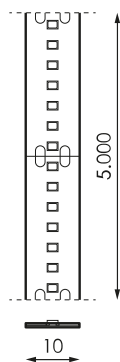

Specifications (Series luminaires)

	Electrical isolation	CIII
	Voltage (V)	24V dcV
Hz	Frecuency (Hz)	50-60Hz
	IP Tightness index	IP20
K	Colour temperature	5.000K
	CRI Colour rendering index	>90
	Opening angle	120°
	Measures	5.000x10mm
	Strip cutting unit	25mm
	Lifetime	(L70B50>) 50.000h

References

	W	K			
568647	19,2W	5.000K	>90	25mm	5.000x10mm

Dimensions

Photometry

Info

>5m less performance ((19,2W/m - 19,2W/m WAS - 24,5W/m). The life time of our LED strips is 50.000h as long as the ambient temperature does not exceed 25°C. To ensure the life of the LED for our strips $\geq 9.6W$, it is mandatory to place it on a surface that dissipates the heat they generate.