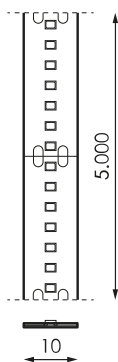

## References

	W	K			
<b>568654</b>	19,2W	6.500K	>90	25mm	5.000x10mm

## Dimensions