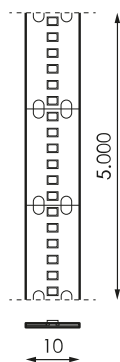

Specifications (Series luminaires)

	Electrical isolation	CCIII
	Voltage (V)	24V
	IP Tightness index	IP20
K	Colour temperature	4000K
	CRI Colour rendering index	90cromatica
	Measures	5.000x10mm
	Mounting position	Superficie
	Lifetime	(L70B50>)50.000h
	Lifetime	(L70B50>)50.000h

References

	W	K		
568678	24,5W	4000K	90cromatica	5.000x10mm

Dimensions

Photometry