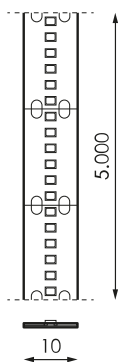

Specifications (Series luminaires)

	Electrical isolation	CIII
	Voltage (V)	24V dcV
Hz	Frecuency (Hz)	50-60Hz
	IP Tightness index	IP20
K	Colour temperature	5.000K
	CRI Colour rendering index	>90
	Opening angle	120°
	Measures	5.000x10mm
	Strip cutting unit	20mm
	Lifetime	(L70B50>) 50.000h

References

	W	K			
568685	24,5W	5.000K	>90	20mm	5.000x10mm

Dimensions

Photometry

Info

>5m less performance ((19,2W/m - 19,2W/m WAS - 24,5W/m). The life time of our LED strips is 50.000h as long as the ambient temperature does not exceed 25°C. To ensure the life of the LED for our strips $\geq 9.6W$, it is mandatory to place it on a surface that dissipates the heat they generate.