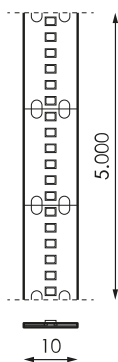

Specifications (Series luminaires)

	Electrical isolation	CIII
	Voltage (V)	24V dcV
	Frecuency (Hz)	50-60Hz
	IP Tightness index	IP20
	Colour temperature	6.500K
	CRI Colour rendering index	>90
	Opening angle	120°
	Measures	5.000x10mm
	Strip cutting unit	20mm
	Lifetime	(L70B50>) 50.000h

References

	W	K			
568692	24,5W	6.500K	>90	20mm	5.000x10mm

Dimensions

Photometry

Info

>5m less performance ((19,2W/m - 19,2W/m WAS - 24,5W/m). The life time of our LED strips is 50.000h as long as the ambient temperature does not exceed 25°C. To ensure the life of the LED for our strips $\geq 9.6W$, it is mandatory to place it on a surface that dissipates the heat they generate.