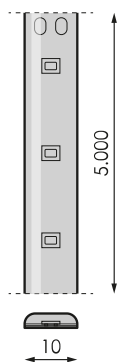

Specifications (Series luminaires)

	Electrical isolation	CIII
	Voltage (V)	24V dcV
	Frecuency (Hz)	50-60Hz
	IP Tightness index	IP65
	Colour temperature	2.700K
	CRI Colour rendering index	>80
	Opening angle	120°
	Measures	5.000x10mm
	Strip cutting unit	100mm
	Lifetime	(L70B50>) 50.000h

References

	W	K			
568715	4,8W	2.700K	>80	100mm	5.000x10mm

Dimensions

Photometry

Info

Loss of intensity for more than 10m. The useful life of our led strips is 50,000h as long as the temperature ambient temperature does not exceed 25 ° C. Mandatory placement of strips on surfaces that dissipate heat that they generate in order to guarantee the life of the led,

Accessories

472395

IMAGINE
MONOCOLOR RF
REGULATOR 5-24V
1X5A

473682

POWER SUPPLY
60W 24V IP67
LPV-60-24

473699

POWER SUPPLY
100W 24V IP67
LPV-100-24

473705