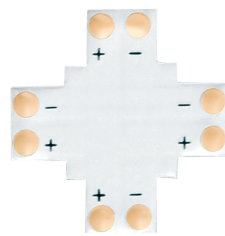

POWER SUPPLY
150W 24V IP67
LPV-150-24

473040

CONNECTOR
IMAGINE
MONOCOLOR IP65
CABLE-STRIP

473064

CONNECTOR
IMAGINE
MONOCOLOR IP65
STRIP-STRIP

209151

STRIP CONNECTOR X
IP20 2835 10MM 2P

209144

T-STRIP CONNECTOR
IP20 2835 10MM 2P

501453

POWER SUPPLY
XLG-200-24-A IP67

001662

POWER SUPPLY
DALI LCA 35W 24V
SC PRE

001663

POWER SUPPLY
DALI LCA 60W 24V
SC PRE

001253