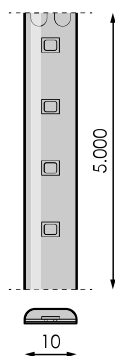

Specifications (Series luminaires)

	Electrical isolation	CIII
	Voltage (V)	24V dcV
	Frecuency (Hz)	50-60Hz
<hr/>		
	IP Tightness index	IP65
<hr/>		
	Colour temperature	5.000K
	CRI Colour rendering index	>80
	Opening angle	120°
<hr/>		
	Measures	5.000x10mm
	Strip cutting unit	71mm
<hr/>		
	Lifetime	(L70B50>) 50.000h

References

	W	K			
569019	9,6W	5.000K	>80	71mm	5.000x10mm

Dimensions

Photometry

Info

Loss of intensity for more than 10m. The useful life of our led strips is 50,000h as long as the temperature ambient temperature does not exceed 25 ° C. Mandatory placement of strips on surfaces that dissipate heat that they generate in order to guarantee the life of the led,

Accessories

472395

IMAGINE
MONOCOLOR RF
REGULATOR 5-24V
1X5A

473682

POWER SUPPLY
60W 24V IP67
LPV-60-24

473699

POWER SUPPLY
100W 24V IP67
LPV-100-24

473705