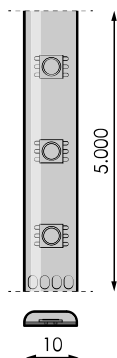

Specifications (Series luminaires)

	Electrical isolation	CIII
	Voltage (V)	24V dcV
	Frecuency (Hz)	50-60Hz
	IP Tightness index	IP65
	Colour temperature	2.700K
	CRI Colour rendering index	>80
	Opening angle	120°
	Measures	5.000x10mm
	Strip cutting unit	50mm
	Lifetime	(L70B50>) 50.000h

References

	W	K			
569033	14,4W	2.700K	>80	50mm	5.000x10mm

Dimensions

Photometry

Info

Loss of intensity for more than 10m. The useful life of our led strips is 50,000h as long as the temperature ambient temperature does not exceed 25 ° C. Mandatory placement of strips on surfaces that dissipate heat that they generate in order to guarantee the life of the led,

Accessories

472395

IMAGINE
MONOCOLOR RF
REGULATOR 5-24V
1X5A

473682

POWER SUPPLY
60W 24V IP67
LPV-60-24

473699

POWER SUPPLY
100W 24V IP67
LPV-100-24

473705