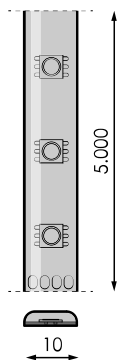

Specifications (Series luminaires)

	Electrical isolation	CIII
	Voltage (V)	24V dcV
	Frecuency (Hz)	50-60Hz
	IP Tightness index	IP65
	Colour temperature	5.000K
	CRI Colour rendering index	>80
	Opening angle	120°
	Measures	5.000x10mm
	Strip cutting unit	50mm
	Lifetime	(L70B50>) 50.000h

References

	W	K			
569057	14,4W	5.000K	>80	50mm	5.000x10mm

Dimensions

Photometry

Info

Loss of intensity for more than 10m. The useful life of our led strips is 50,000h as long as the temperature ambient temperature does not exceed 25 ° C. Mandatory placement of strips on surfaces that dissipate heat that they generate in order to guarantee the life of the led,

Accessories

472395

IMAGINE
MONOCOLOR RF
REGULATOR 5-24V
1X5A

473682

POWER SUPPLY
60W 24V IP67
LPV-60-24

473699

POWER SUPPLY
100W 24V IP67
LPV-100-24

473705