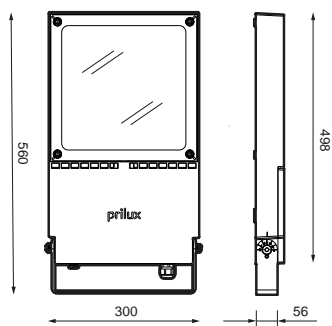

	Measures	560x300x56mm
	Weight	7.8Kg
	Wind Resistance	0,168m2
	Operating temperature	50°C
	Surges protection	No
ϕ_{LUM}	Flux (lm)	16362lm
	Electrical isolation	CCI
	Lifetime	L70B10>100.000h

Prilux guarantees a $\pm 10\%$ tolerance in light flux measurements.

Dimensions

References

	W_{LED}	W		ϕ	ϕ_{LED}	ϕ_{LUM}	ϕ/W			
571999	92W	98,3W	500mA	18685lm	18494lm	16362lm	166lm/W	192	S090I2P	No

Photometry

On request

Class II

Double Level with Line of Command

Available RAL colors (Consult)