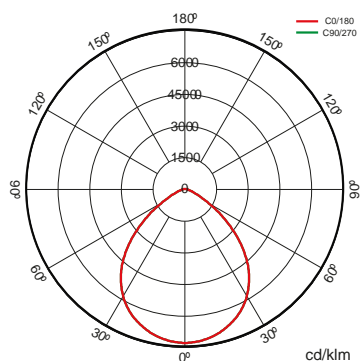

Certifications

Specifications (Series luminaires)

	Voltage (V)	220-240V
Hz	Frecuency (Hz)	50-60Hz
	Current (A)	500mA
ϕ	Power factor (Cos fi)	0.97
	LED number	192
	Dimming	No
	IP Tightness index	IP66
	IK Impact resistance	IK09
	Body color	9007
	Body	AL iap
K	Colour temperature	3000K
	CRI Colour rendering index	70cromatica
	Optical	S090I2P

	Measures	560x300x56mm
	Weight	7.8Kg
	Wind Resistance	0,168m2
	Operating temperature	50°C
	Surges protection	No
ϕ_{LUM}	Flux (lm)	16362lm
	Electrical isolation	CCI
	Lifetime	L70B10>100.000h

Prilux guarantees a $\pm 10\%$ tolerance in light flux measurements.

Dimensions

References

	W_{LED}	W		ϕ	ϕ_{LED}	ϕ_{LUM}	ϕ/W			
571999	92W	98,3W	500mA	18685lm	18494lm	16362lm	166lm/W	192	S090I2P	No

Photometry

On request

Class II

Double Level with Line of Command

Available RAL colors (Consult)