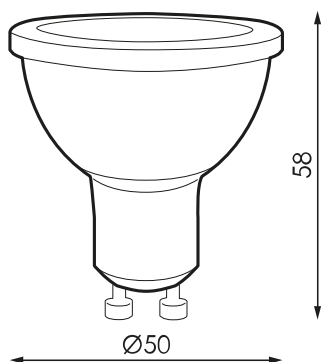

Specifications (Series luminaires)

	Voltage (V)	230V
	Frecuency (Hz)	50-60Hz
	Power factor (Cos fi)	>0,5
	Dimming	No
	Bushing type	GU10
	IP Tightness index	IP20
	Colour temperature	5.000K
	CRI Colour rendering index	>80
	Opening angle	35°
	Measures	50x56mm
	Operating temperature	-5°C~+35 °C
	Flux (lm)	652lm
	Lifetime	(L70B50>) 40.000h
	CEE Energy classification	F

References

	W	ϕ	ϕ_{LUM}	K	\leftrightarrow
575065	6,5W	>0,5	652lm	5.000K	50x56mm

Dimensions

Photometry

Accessories

974851

GU10/GZ10
LAMPHOLDER WITH
SILICONE CABLE