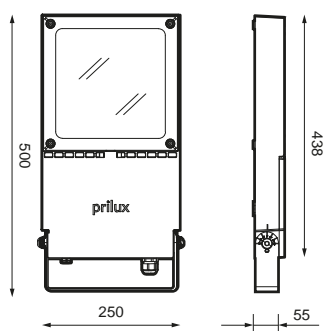

	Measures	500x250x55mm
	Weight	5.75Kg
	Wind Resistance	0,11m2
	Operating temperature	50°C
	Surges protection	No
ϕ_{LUM}	Flux (lm)	16377lm
	Electrical isolation	CCI
	Lifetime	L70B10>100.000h

Prilux guarantees a $\pm 10\%$ tolerance in light flux measurements.

Dimensions

References

	W_{LED}	W		ϕ	ϕ_{LED}	ϕ_{LUM}	ϕ/W			
575478	110W	118,4W	1000mA	19209lm	18824lm	16377lm	138lm/W	108	S090I2P	No

Photometry

On request

Class II

Double Level with Line of Command

Available RAL colors (Consult)