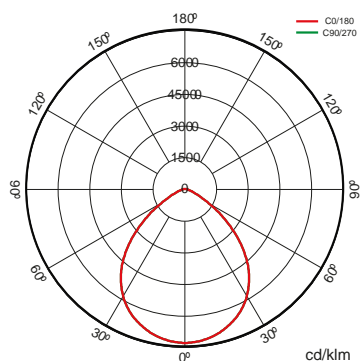

Certifications

Specifications (Series luminaires)

	Voltage (V)	220-240V
Hz	Frecuency (Hz)	50-60Hz
	Current (A)	1.000mA
ϕ	Power factor (Cos fi)	0.98
	LED number	108
	Dimming	No
	IP Tightness index	IP66
	IK Impact resistance	IK09
	Body color	9007
	Body	AL iap
K	Colour temperature	3000K
	CRI Colour rendering index	70cromatica
	Optical	S090I2P

	Measures	500x250x55mm
	Weight	5.75Kg
	Wind Resistance	0,11m2
	Operating temperature	50°C
	Surges protection	No
ϕ_{LUM}	Flux (lm)	16377lm
	Electrical isolation	CCI
	Lifetime	L70B10>100.000h

Prilux guarantees a $\pm 10\%$ tolerance in light flux measurements.

Dimensions

References

	W_{LED}	W		ϕ	ϕ_{LED}	ϕ_{LUM}	ϕ/W			
575478	110W	118,4W	1000mA	19209lm	18824lm	16377lm	138lm/W	108	S090I2P	No

Photometry

On request

Class II

Double Level with Line of Command

Available RAL colors (Consult)