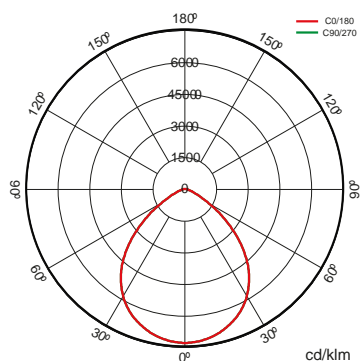

Certifications

Specifications (Series luminaires)

	Voltage (V)	220-240V
Hz	Frecuency (Hz)	50-60Hz
	Current (A)	1.000mA
ϕ	Power factor (Cos fi)	0.97
	LED number	192
	Dimming	No
	IP Tightness index	IP66
	IK Impact resistance	IK09
	Body color	9007
	Body	AL iap
K	Colour temperature	3000K
	CRI Colour rendering index	70cromatica
	Optical	S090I2P

	Measures	560x300x56mm
	Weight	7.8Kg
	Wind Resistance	0,168m2
	Operating temperature	40°C
	Surges protection	No
ϕ_{LUM}	Flux (lm)	28558lm
	Electrical isolation	CCI
	Lifetime	L70B10>100.000h

Prilux guarantees a $\pm 10\%$ tolerance in light flux measurements.

Dimensions

References

	W_{LED}	W		ϕ	ϕ_{LED}	ϕ_{LUM}	ϕ/W			
575515	189W	203,7W	1000mA	34149lm	32280lm	28558lm	140lm/W	192	S090I2P	No

Photometry

On request

Class II

Double Level with Line of Command

Available RAL colors (Consult)