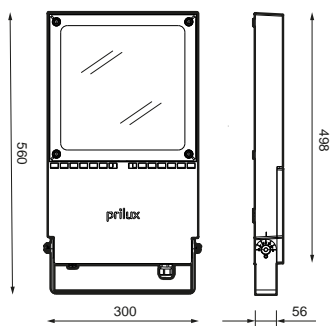

	Measures	560x300x56mm
	Weight	7.8Kg
	Wind Resistance	0,168m2
	Operating temperature	40°C
	Surges protection	No
ϕ_{LUM}	Flux (lm)	28558lm
	Electrical isolation	CCI
	Lifetime	L70B10>100.000h

Prilux guarantees a $\pm 10\%$ tolerance in light flux measurements.

Dimensions

References

	W_{LED}	W		ϕ	ϕ_{LED}	ϕ_{LUM}	ϕ/W			
575515	189W	203,7W	1000mA	34149lm	32280lm	28558lm	140lm/W	192	S090I2P	No

Photometry

On request

Class II

Double Level with Line of Command

Available RAL colors (Consult)