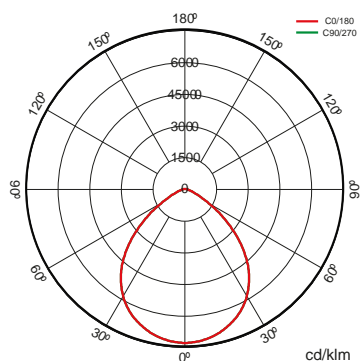

Certifications

Specifications (Series luminaires)

	Voltage (V)	220-240V
Hz	Frecuency (Hz)	50-60Hz
	Current (A)	350mA
ϕ	Power factor (Cos fi)	0.97
	LED number	300
	Dimming	No
	IP Tightness index	IP66
	IK Impact resistance	IK09
	Body color	9007
	Body	AL iap
K	Colour temperature	3000K
	CRI Colour rendering index	70cromatica
	Optical	S090I2P

	Measures	600x350x60mm
	Weight	11.5Kg
	Wind Resistance	0,2m2
	Operating temperature	50°C
	Surges protection	No
	Flux (lm)	18007lm
	Electrical isolation	CCI
	Lifetime	L70B10>100.000h

Prilux guarantees a $\pm 10\%$ tolerance in light flux measurements.

Dimensions

References

	W_{LED}	W		ϕ	ϕ_{LED}	ϕ_{LUM}	ϕ/W			
575522	97W	104W	350mA	21091lm	20698lm	18007lm	173lm/W	300	S090I2P	No

Photometry

On request

Class II

Double Level with Line of Command

Available RAL colors (Consult)