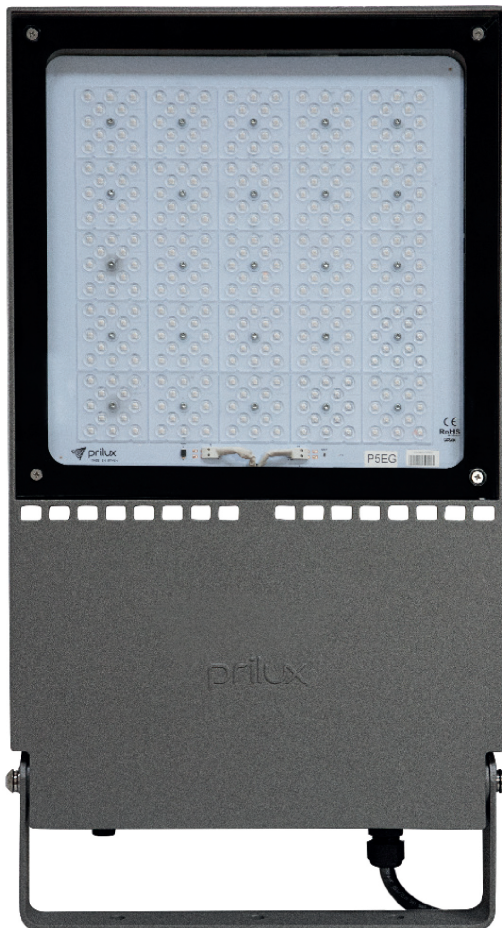

MADE IN SPAIN
Design by PRILUX

Applications

Facades

Industrial Zones

Industrial

Sports grounds

Monuments

Car parks

Certifications