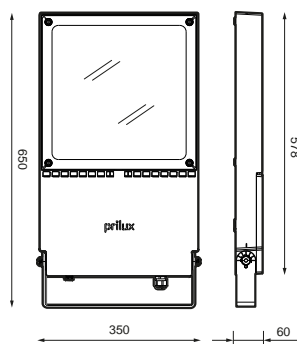

	Measures	600x350x60mm
	Weight	11.5Kg
	Wind Resistance	0,2m2
	Operating temperature	50°C
	Surges protection	No
	Flux (lm)	18007lm
	Electrical isolation	CCI
	Lifetime	L70B10>100.000h

Prilux guarantees a $\pm 10\%$ tolerance in light flux measurements.

Dimensions

References

	W_{LED}	W		ϕ	ϕ_{LED}	ϕ_{LUM}	ϕ/W			
575522	97W	104W	350mA	21091lm	20698lm	18007lm	173lm/W	300	S090I2P	No

Photometry

On request

Class II

Double Level with Line of Command

Available RAL colors (Consult)