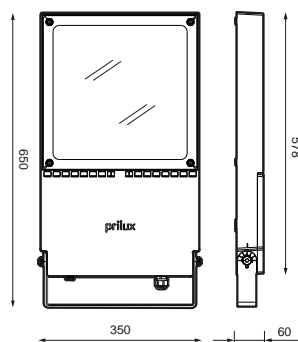

	Measures	600x350x60mm
	Weight	11.5Kg
	Wind Resistance	0,2m2
	Operating temperature	50°C
	Surges protection	No
ϕ_{LUM}	Flux (lm)	24742lm
	Electrical isolation	CCI
	Lifetime	L70B10>100.000h

Prilux guarantees a $\pm 10\%$ tolerance in light flux measurements.

Dimensions

References

	W_{LED}	W		ϕ	ϕ_{LED}	ϕ_{LUM}	ϕ/W			
575546	140W	149,9W	500mA	29196lm	28439lm	24742lm	165lm/W	300	S090I2P	No

Photometry

On request

Class II

Double Level with Line of Command

Available RAL colors (Consult)