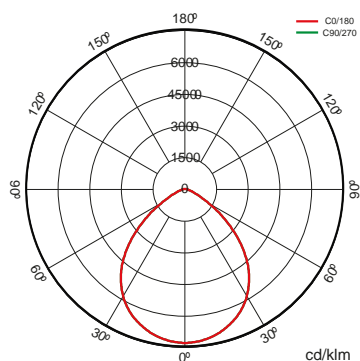

Certifications

Specifications (Series luminaires)

	Voltage (V)	220-240V
Hz	Frecuency (Hz)	50-60Hz
	Current (A)	500mA
ϕ	Power factor (Cos fi)	0.96
	LED number	300
	Dimming	No
	IP Tightness index	IP66
	IK Impact resistance	IK09
	Body color	9007
	Body	AL iap
K	Colour temperature	3000K
	CRI Colour rendering index	70cromatica
	Optical	S090I2P

	Measures	600x350x60mm
	Weight	11.5Kg
	Wind Resistance	0,2m2
	Operating temperature	50°C
	Surges protection	No
ϕ_{LUM}	Flux (lm)	24742lm
	Electrical isolation	CCI
	Lifetime	L70B10>100.000h

Prilux guarantees a $\pm 10\%$ tolerance in light flux measurements.

Dimensions

References

	W_{LED}	W		ϕ	ϕ_{LED}	ϕ_{LUM}	ϕ/W			
575546	140W	149,9W	500mA	29196lm	28439lm	24742lm	165lm/W	300	S090I2P	No

Photometry

On request

Class II

Double Level with Line of Command

Available RAL colors (Consult)