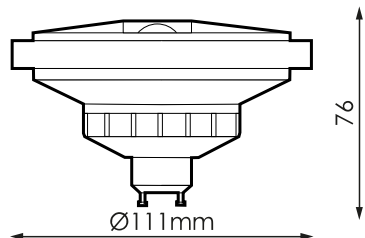

Specifications (Series luminaires)

	Voltage (V)	230V
Hz	Frecuency (Hz)	50-60Hz
Φ	Power factor (Cos fi)	>0,5
	Dimming	Yes
	Bushing type	GU10
	IP Tightness index	IP20
K	Colour temperature	3.000K
	CRI Colour rendering index	>80
	Opening angle	45°
	Measures	111x73mm
	Operating temperature	-5°C~+35 °C
Φ_{LUM}	Flux (lm)	902lm
	Lifetime	(L70B50>) 40.000h
	CEE Energy classification	F

References

	W	ϕ	ϕ_{LUM}	K	\leftrightarrow
576581	12W	>0,5	902lm	3.000K	111x73mm

Dimensions

Photometry