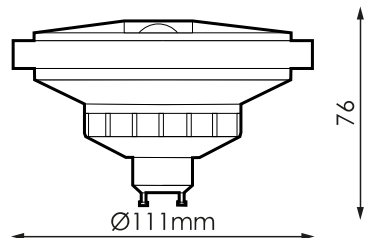

Specifications (Series luminaires)

	Voltage (V)	230V
Hz	Frecuency (Hz)	50-60Hz
Φ	Power factor (Cos fi)	>0,5
	Dimming	No
	Bushing type	GU10
	IP Tightness index	IP20
K	Colour temperature	3.000K
	CRI Colour rendering index	>80
	Opening angle	45°
	Measures	111x73mm
	Operating temperature	-5°C~+35 °C
Φ_{LUM}	Flux (lm)	902lm
	Lifetime	(L70B50>) 40.000h
	CEE Energy classification	F

References

	W	ϕ	ϕ_{LUM}	K	\leftrightarrow
576604	12W	>0,5	902lm	3.000K	111x73mm

Dimensions

Photometry