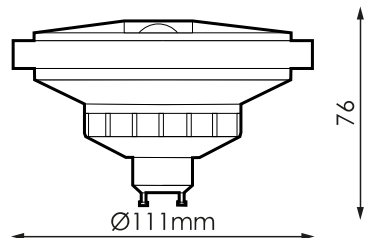

Specifications (Series luminaires)

	Voltage (V)	230V
Hz	Frecuency (Hz)	50-60Hz
Φ	Power factor (Cos fi)	>0,5
	Dimming	No
	Bushing type	GU10
	IP Tightness index	IP20
K	Colour temperature	5.000K
	CRI Colour rendering index	>80
	Opening angle	45°
	Measures	111x73mm
	Operating temperature	-5°C~+35 °C
Φ_{LUM}	Flux (lm)	987lm
	Lifetime	(L70B50>) 40.000h
	CEE Energy classification	F

References

	W	ϕ	ϕ_{LUM}	K	\leftrightarrow
576611	12W	>0,5	987lm	5.000K	111x73mm

Dimensions

Photometry