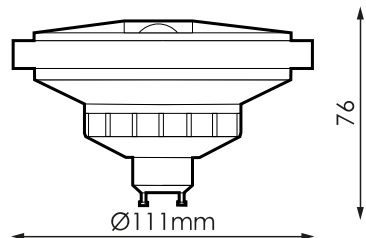

Specifications (Series luminaires)

	Voltage (V)	12V acV
Hz	Frecuency (Hz)	50-60Hz
Φ	Power factor (Cos fi)	>0,5
	Dimming	No
	Bushing type	G53
	IP Tightness index	IP20
K	Colour temperature	5.000K
	CRI Colour rendering index	>80
	Opening angle	45°
	Measures	111x68mm
	Operating temperature	-5°C~+35 °C
Φ_{LUM}	Flux (lm)	987lm
	Lifetime	(L70B50>) 40.000h

References

	W	ϕ	ϕ_{LUM}	K	\leftrightarrow
576635	12W	>0,5	987lm	5.000K	111x68mm

Dimensions

Photometry