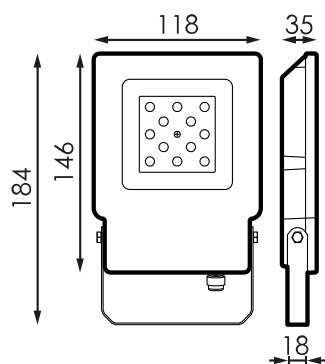

Specifications (Series luminaires)

	Electrical isolation	CI
	Voltage (V)	230V
Hz	Frecuency (Hz)	50-60Hz
	IP Tightness index	IP65
	IK Impact resistance	IK08
	Body color	Canvas grey
	Diffuser Material	VT-T
	Body	AL
K	Colour temperature	5.000K
	CRI Colour rendering index	>70
	Opening angle	90°
	Measures	118x184x35mm
	Operating temperature	-5°C~+35 °C
	Flux (lm)	2.126lm
	Lifetime	(L70B50>) 30.000h

References

	W	ϕ_{LUM}	K		
576697	13,5W	2.126lm	5.000K	Canvas gray	118x184x35mm

Dimensions

Photometry

Info	
Surge protector	