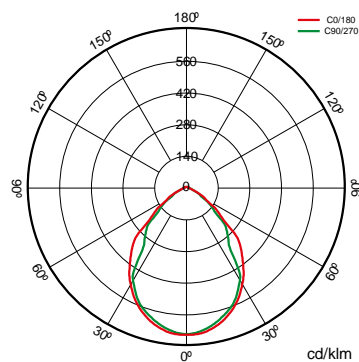

Specifications (Series luminaires)

	Electrical isolation	CI
	Voltage (V)	230V
Hz	Frecuency (Hz)	50-60Hz
	IP Tightness index	IP65
	IK Impact resistance	IK08
	Body color	Canvas grey
	Diffuser Material	VT-T
	Body	AL
K	Colour temperature	5.000K
	CRI Colour rendering index	>70
	Opening angle	90°
	Measures	118x184x35mm
	Operating temperature	-5°C~+35 °C
	Flux (lm)	2.126lm
	Lifetime	(L70B50>) 30.000h

References

	W	ϕ_{LUM}	K		
576697	13,5W	2.126lm	5.000K	Canvas gray	118x184x35mm

Dimensions

Photometry

Info	
Surge protector	