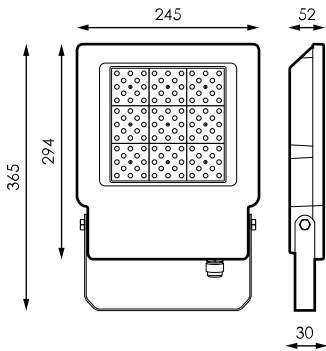

Specifications (Series luminaires)

	Electrical isolation	CI
	Voltage (V)	230V
Hz	Frecuency (Hz)	50-60Hz
	IP Tightness index	IP65
	IK Impact resistance	IK08
	Body color	Canvas grey
	Diffuser Material	VT-T
	Body	AL
K	Colour temperature	5.000K
	CRI Colour rendering index	>70
	Opening angle	90°
	Measures	245x365x52mm
	Operating temperature	-5°C~+35 °C
	Flux (lm)	14.594lm
	Lifetime	(L70B50>) 30.000h

References

	W	ϕ_{LUM}	K		
576758	90W	14.594lm	5.000K	Canvas gray	245x365x52mm

Dimensions

Photometry

Info	
Surge protector	