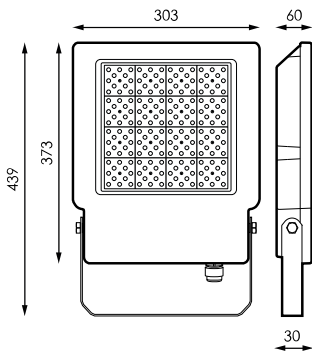

Specifications (Series luminaires)

	Electrical isolation	CI
	Voltage (V)	230V
Hz	Frecuency (Hz)	50-60Hz
	IP Tightness index	IP65
	IK Impact resistance	IK08
	Body color	Canvas grey
	Diffuser Material	VT-T
	Body	AL
K	Colour temperature	5.000K
	CRI Colour rendering index	>70
	Opening angle	90°
	Measures	303x439x60mm
	Operating temperature	-5°C~+35 °C
	Flux (lm)	27.433lm
	Lifetime	(L70B50>) 50.000h

References

	W	ϕ_{LUM}	K		
576772	160W	27.433lm	5.000K	Canvas gray	303x439x60mm

Dimensions

Photometry

Info	
Surge protector	