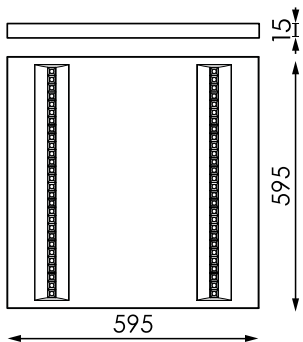

Specifications (Series luminaires)

	Voltage (V)	230V
Hz	Frecuency (Hz)	50-60Hz
	Dimming	DALI
	IP Tightness index	IP20
	Body color	White
	Body	AL
K	Colour temperature	3.000K~6.500K
	CRI Colour rendering index	>80
	Optical	PC
	Opening angle	90°
	UGR	<19
	Measures	595x595x14,5mm
	Mounting position	Empotrar
	Operating temperature	-5°C~+35 °C
	Flux (lm)	3.725/4.164lm
	Electrical isolation	CII
	Lifetime	(L70B50>) 50.000h

References

	W _{LED}	W		ϕ_{LED}	ϕ_{LUM}	K		
581264	35W	32W	850mA	4.678/4.986lm	3.725/4.164lm	3.000K~6.500K	575 x 575	Yes

Dimensions

Photometry

On request

Emergency kit 1h

Bluetooth

Accessories