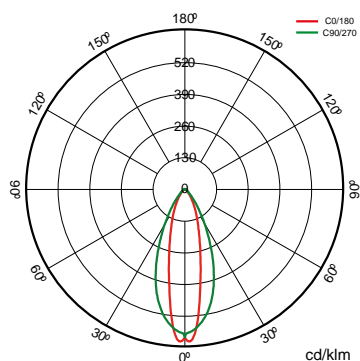

Photometry

Accessories

516013

CONECTOR T DMX
LED PAD AVANT
RGBW

516020

EXTENSION 3M 5PIN
DMX LED PAD
AVANT RGBW

391535

EXTENSION FUENTE
DE ALIMENTACION
0,5 BL

588911

EXTENSION FUENTE
DE ALIMENTACION
0,5 NG