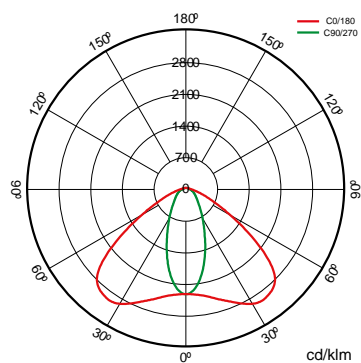

Specifications (Series luminaires)

	Voltage (V)	220-240V
Hz	Frecuency (Hz)	50-60Hz
	Current (A)	700mA
ϕ	Power factor (Cos fi)	0.98
	LED number	40
	Dimming	No
	IP Tightness index	IP66
	IK Impact resistance	IK10
	Body	AL iap
K	Colour temperature	RGBW(W:4000)
	CRI Colour rendering index	RGBW(W:4000)
	Optical	PEXL0M

	Measures	452x174x321mm
	Weight	9Kg
	Operating temperature	50°C
	Surges protection	No
ϕ_{LUM}	Flux (lm)	5554lm
	Electrical isolation	CCI
	Lifetime	L90B10>184.000h
	Lifetime	L90B10>184.000h

Prilux guarantees a $\pm 10\%$ tolerance in light flux measurements.

Dimensions

References

	W_{LED}	W		ϕ	ϕ_{LED}	ϕ_{LUM}			
586351	82W	92W	700mA	-lm	6653lm	5554lm	40	PEXL0M	No

Photometry

On request

Bluetooth

AEXLOM

AINLOM