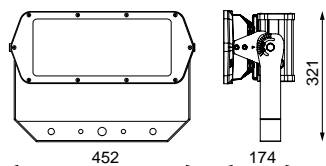

Specifications (Series luminaires)

	Voltage (V)	220-240V
Hz	Frecuency (Hz)	50-60Hz
	Current (A)	700mA
ϕ	Power factor (Cos fi)	0.98
	LED number	40
	Dimming	No
	IP Tightness index	IP66
	IK Impact resistance	IK10
	Body	AL iap
K	Colour temperature	RGBW(W:4000)
	CRI Colour rendering index	RGBW(W:4000)
	Optical	PEXL0M

	Measures	452x174x321mm
	Weight	9Kg
	Operating temperature	50°C
	Surges protection	No
ϕ_{LUM}	Flux (lm)	5554lm
	Electrical isolation	CCI
	Lifetime	L90B10>184.000h
	Lifetime	L90B10>184.000h

Prilux guarantees a $\pm 10\%$ tolerance in light flux measurements.

Dimensions

References

	W_{LED}	W		ϕ	ϕ_{LED}	ϕ_{LUM}			
586351	82W	92W	700mA	-lm	6653lm	5554lm	40	PEXL0M	No