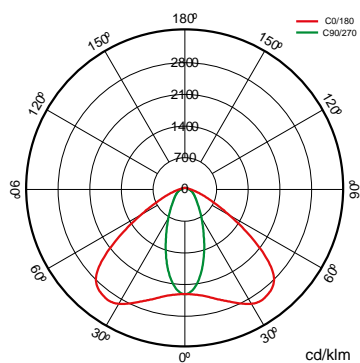

Specifications (Series luminaires)

	Voltage (V)	220-240V
Hz	Frecuency (Hz)	50-60Hz
	Current (A)	700mA
ϕ	Power factor (Cos fi)	0.98
	LED number	80
	Dimming	No
	IP Tightness index	IP66
	IK Impact resistance	IK10
	Body	AL iap
K	Colour temperature	RGBW(W:4000)
	CRI Colour rendering index	RGBW(W:4000)
	Optical	PEXL0M

	Measures	476x174x479mm
	Weight	17Kg
	Operating temperature	50°C
	Surges protection	No
ϕ_{LUM}	Flux (lm)	11108lm
	Electrical isolation	CCI
	Lifetime	L90B10>184.000h
	Lifetime	L90B10>184.000h

Prilux guarantees a $\pm 10\%$ tolerance in light flux measurements.

Dimensions

References

	W_{LED}	W		ϕ	ϕ_{LED}	ϕ_{LUM}			
586375	164W	184W	700mA	-lm	13306lm	11108lm	80	PEXL0M	No

Photometry

On request

Bluetooth

AEXLOM

AINLOM