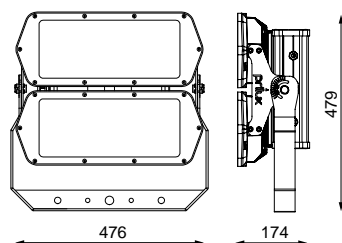

	Measures	476x174x479mm
	Weight	17Kg
	Operating temperature	50°C
	Surges protection	No
ϕ_{LUM}	Flux (lm)	11108lm
	Electrical isolation	CCI
	Lifetime	L90B10>184.000h
	Lifetime	L90B10>184.000h

Prilux guarantees a $\pm 10\%$ tolerance in light flux measurements.

Dimensions

References

	W_{LED}	W		ϕ	ϕ_{LED}	ϕ_{LUM}			
586375	164W	184W	700mA	-lm	13306lm	11108lm	80	PEXL0M	No

Photometry

On request

Bluetooth

AEXLOM

AINLOM