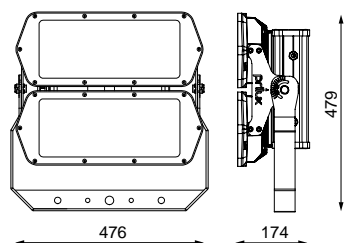

	Measures	476x174x479mm
	Weight	17Kg
	Operating temperature	50°C
	Surges protection	No
ϕ_{LUM}	Flux (lm)	11108lm
	Electrical isolation	CCI
	Lifetime	L90B10>184.000h
	Lifetime	L90B10>184.000h

Prilux guarantees a $\pm 10\%$ tolerance in light flux measurements.

Dimensions

References

	W_{LED}	W		ϕ	ϕ_{LED}	ϕ_{LUM}			
586382	164W	184W	700mA	-lm	13306lm	11108lm	80	PEXL0M	No

Photometry

On request

Bluetooth

AEXLOM

AINLOM