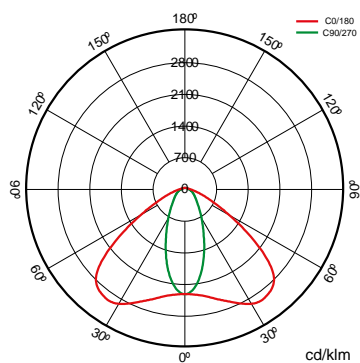

Specifications (Series luminaires)

	Voltage (V)	220-240V
Hz	Frecuency (Hz)	50-60Hz
	Current (A)	700mA
ϕ	Power factor (Cos fi)	0.98
	LED number	80
	Dimming	No
	IP Tightness index	IP66
	IK Impact resistance	IK10
	Body	AL iap
K	Colour temperature	RGBW(W:4000)
	CRI Colour rendering index	RGBW(W:4000)
	Optical	PEXL0M

	Measures	476x174x479mm
	Weight	17Kg
	Operating temperature	50°C
	Surges protection	No
ϕ_{LUM}	Flux (lm)	11108lm
	Electrical isolation	CCI
	Lifetime	L90B10>184.000h
	Lifetime	L90B10>184.000h

Prilux guarantees a $\pm 10\%$ tolerance in light flux measurements.

Dimensions

References

	W_{LED}	W		ϕ	ϕ_{LED}	ϕ_{LUM}			
586382	164W	184W	700mA	-lm	13306lm	11108lm	80	PEXL0M	No

Photometry

On request

Bluetooth

AEXLOM

AINLOM