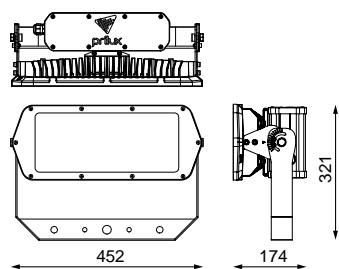

	<b>Measures</b>	489x118x180mm
	<b>Surges protection</b>	No
$\phi_{LUM}$	<b>Flux (lm)</b>	5.554lm
	<b>Electrical isolation</b>	CI
	<b>Lifetime</b>	L90B10>184.000h

Prilux guarantees a  $\pm 10\%$  tolerance in light flux measurements.

### Dimensions