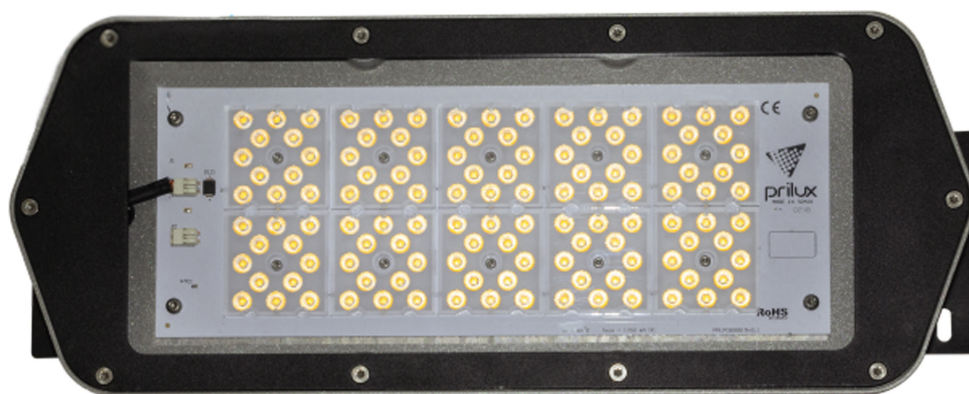

MADE IN SPAIN
Design by PRILUX

Applications

Monuments

Fairgrounds

Facades

Historic buildings

Cultural spaces