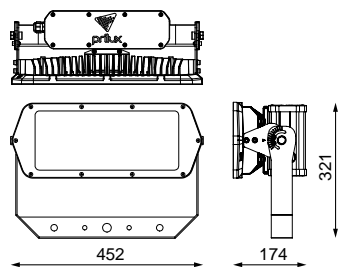

| | | |
|---|-----------------------------|-----------------|
|  | Measures | 452x174x321mm |
|  | Surges protection | No |
| ϕ_{LUM} | Flux (lm) | 5.554lm |
|  | Electrical isolation | CI |
|  | Lifetime | L90B10>184.000h |

Prilux guarantees a $\pm 10\%$ tolerance in light flux measurements.

Dimensions

References

| | | | | | | | | |
|---|---|---|---|--------------|--------------|---|---|---|
|  |  |  |  | ϕ_{LED} | ϕ_{LUM} |  |  |  |
| 586405 | Lira IX | 82 máx. | 700mA | 6.653lm | 5.554lm | 40 | HERRO40-PEXL0M | No |