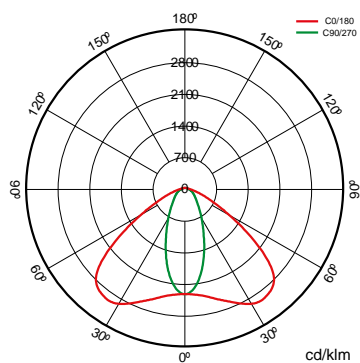

Photometry

On request

Bluetooth

AEXLOM

AINLOM

PINLOM

S014LOM

S025LOM

S074LOM

S137LOM

S154LOM