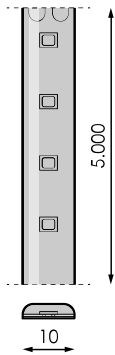

Specifications (Series luminaires)

	Electrical isolation	CI
	Voltage (V)	230V
	Frecuency (Hz)	50-60Hz
	IP Tightness index	IP65
	Diffuser Material	PVC
	Colour temperature	4.000K
	CRI Colour rendering index	>80
	Opening angle	150°
	Measures	25.000x15mm
	Strip cutting unit	100mm
	Operating temperature	-10°C~+40 °C
	Lifetime	(L70B50>) 35.000h

References

	W	K			
590143	10W	4.000K	>80	100mm	25.000x15mm

Dimensions

Photometry

Accessories

590228

CONTROLLER
IMAGINE IP65 230V
DALI MONOCOLOR
250W

590174

POWER CABLE
IMAGINE IP65 230V
1.5M WHITE

590181

CONNECTOR
IMAGINE IP65 230V
50CM WHITE

590198

STRIP CONNECTOR
IMAGINE IP65 230V

590204

CONNECTOR L
IMAGINE IP65 230V

590167