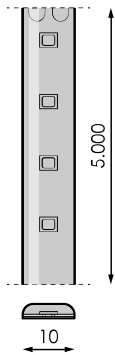

Specifications (Series luminaires)

	Electrical isolation	CI
	Voltage (V)	230V
	Frecuency (Hz)	50-60Hz
	IP Tightness index	IP65
	Diffuser Material	PVC
	Colour temperature	2.700K~4.000K
	CRI Colour rendering index	>80
	Opening angle	150°
	Measures	25.000x15mm
	Strip cutting unit	100mm
	Operating temperature	-10°C~+40 °C
	Lifetime	(L70B50>) 35.000h

References

	W	K			
590150	10W	2.700K~4.000K	>80	100mm	25.000x15mm

Dimensions

Photometry

Accessories

590235

CONTROLLER
IMAGINE IP65 230V
DALI WAS 250W

590174

POWER CABLE
IMAGINE IP65 230V
1.5M WHITE

590181

CONNECTOR
IMAGINE IP65 230V
50CM WHITE

590198

STRIP CONNECTOR
IMAGINE IP65 230V

590204

CONNECTOR L
IMAGINE IP65 230V

590167