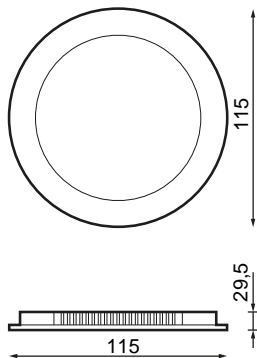

Specifications (Series luminaires)

	Electrical isolation	CII
	Voltage (V)	220-240V
	Frecuency (Hz)	50-60Hz
	Dimming	No
	IP Tightness index	IP20
	Body color	White
	Diffuser Material	PC
	Body	PC
	Colour temperature	4.000K
	CRI Colour rendering index	>80
	Opening angle	120°
	Measures	115x29,5mm
	Mounting position	Empotrar
	Flux (lm)	587lm
	Lifetime	(L70B50>) 25.000h

References

	W	ϕ_{LUM}	K					
590488	6W	587lm	4.000K	>80	White	100mm	115x29,5mm	No

Dimensions

Photometry

Info

PCB Module made in aluminium in order to make easily the dissipation of temperature . Internal polycarbonate board to improve the light reflection. Perimetral light.

Accessories

590563

BRENO BASIC
ACCESSORY 6W
SURFACE 115X32MM
WHITE