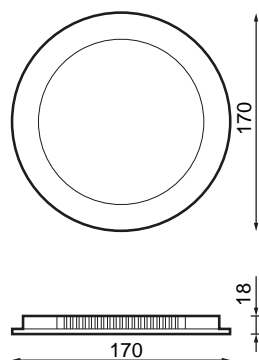

Specifications (Series luminaires)

	Electrical isolation	CII
	Voltage (V)	220-240V
	Frecuency (Hz)	50-60Hz
	Dimming	No
	IP Tightness index	IP20
	Body color	White
	Diffuser Material	PC
	Body	PC
	Colour temperature	4.000K
	CRI Colour rendering index	>80
	Opening angle	120°
	Measures	175x29,5mm
	Mounting position	Empotrar
	Flux (lm)	1.289lm
	Lifetime	(L70B50>) 25.000h

References

	W	ϕ_{LUM}	K					
590518	12W	1.289lm	4.000K	>80	White	150mm	175x29,5mm	No

Dimensions

Photometry

Info

PCB Module made in aluminium in order to make easily the dissipation of temperature . Internal polycarbonate board to improve the light reflection. Perimetral light.

Accessories

590570

BRENO BASIC
ACCESSORY 12W
SURFACE 175X32MM
WHITE