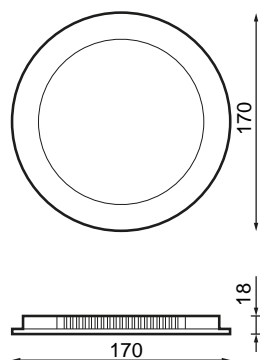

Specifications (Series luminaires)

	Electrical isolation	CII
	Voltage (V)	220-240V
	Frecuency (Hz)	50-60Hz
	Dimming	No
	IP Tightness index	IP20
	Body color	White
	Diffuser Material	PC
	Body	PC
	Colour temperature	6.500K
	CRI Colour rendering index	>80
	Opening angle	120°
	Measures	175x29,5mm
	Mounting position	Empotrar
	Flux (lm)	1.317lm
	Lifetime	(L70B50>) 25.000h

References

	W	ϕ_{LUM}	K					
590525	12W	1.317lm	6.500K	>80	White	150mm	175x29,5mm	No

Dimensions

Photometry

Info

PCB Module made in aluminium in order to make easily the dissipation of temperature . Internal polycarbonate board to improve the light reflection. Perimetral light.

Accessories

590570

BRENO BASIC
ACCESSORY 12W
SURFACE 175X32MM
WHITE