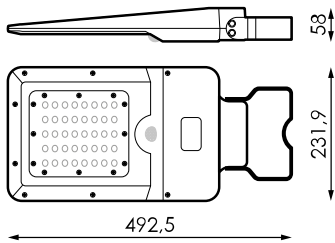

Specifications (Series luminaires)

	Electrical isolation	CIII
	Voltage (V)	V
	Dimming	No
	IP Tightness index	IP65
	Body color	Canvas grey
	Diffuser Material	PC
	Body	ABS
K	Colour temperature	4.000K
	CRI Colour rendering index	>80
	Measures	492,5x231,9x58mm
	Flux (lm)	1.916lm
	Lifetime	(L70B50>) 35.000h

References

	W	ϕ_{LUM}	K				
590631	15W	1.916lm	4.000K	Canvas gray	>80	(L70B50>) 35.000h	492,5x231,9x58m

Dimensions

Photometry

Accessories

590686

40-60MM POST
MOUNTING DRACO
ACCESSORY

590648

DRACO ACCESSORY
FOR MOUNTING
STAFF DIAM
40-50MM

Info 
Replaceable battery