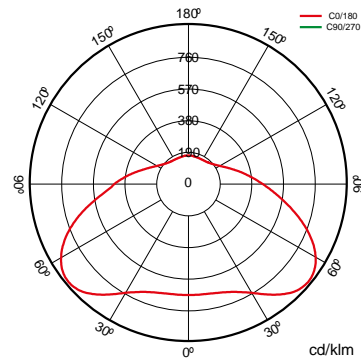

Specifications (Series luminaires)

	Electrical isolation	CIII
	Voltage (V)	V
	Dimming	No
	IP Tightness index	IP65
	Body color	Canvas grey
	Diffuser Material	PC
	Body	ABS
K	Colour temperature	4.000K
	CRI Colour rendering index	>80
	Measures	492,5x231,9x58mm
	Flux (lm)	1.916lm
	Lifetime	(L70B50>) 35.000h

References

	W	ϕ_{LUM}	K				
590631	15W	1.916lm	4.000K	Canvas gray	>80	(L70B50>) 35.000h	492,5x231,9x58m

Dimensions

Photometry

Accessories

590686

40-60MM POST
MOUNTING DRACO
ACCESSORY

590648