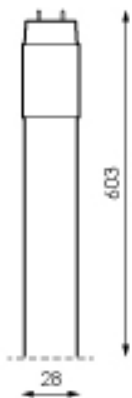

Specifications

 Dimming	No
 Measures	0

References

591836

Dimensions

Photometry