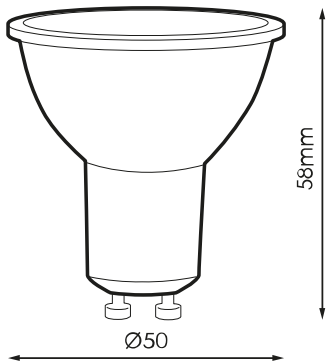

Specifications (Series luminaires)

	Voltage (V)	230V
	Frecuency (Hz)	50-60Hz
	Power factor (Cos fi)	>0,5
	Dimming	No
	Bushing type	GU10
	IP Tightness index	IP20
	Body color	White
	Diffuser Material	PC-O
	Colour temperature	3.000K
	CRI Colour rendering index	>80
	Opening angle	38°
	Measures	50x58mm
	Operating temperature	-5°C~+35 °C
	Flux (lm)	600lm
	Lifetime	(L70B50>) 25.000h
	CEE Energy classification	F

References

	W	ϕ	ϕ_{LUM}	K	\leftrightarrow
595315	6,5W	>0,5	600lm	3.000K	50x58mm

Dimensions

Photometry

Accessories

974851

GU10/GZ10
LAMPHOLDER WITH
SILICONE CABLE