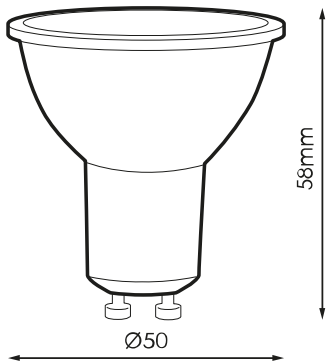

Specifications (Series luminaires)

	Voltage (V)	230V
	Frecuency (Hz)	50-60Hz
	Power factor (Cos fi)	>0,5
	Dimming	No
	Bushing type	GU10
	IP Tightness index	IP20
	Body color	White
	Diffuser Material	PC-O
	Colour temperature	4.000K
	CRI Colour rendering index	>80
	Opening angle	38°
	Measures	50x58mm
	Operating temperature	-5°C~+35 °C
	Flux (lm)	600lm
	Lifetime	(L70B50>) 25.000h
	CEE Energy classification	F

References

	W	ϕ	ϕ_{LUM}	K	\leftrightarrow
595322	6,5W	>0,5	600lm	4.000K	50x58mm

Dimensions

Photometry

Accessories

974851

GU10/GZ10
LAMPHOLDER WITH
SILICONE CABLE