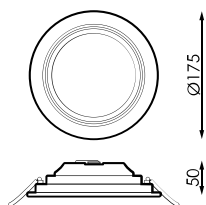

Dimensions

Photometry