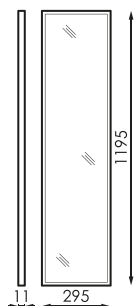

Specifications (Series luminaires)

	Voltage (V)	220-240V
Hz	Frecuency (Hz)	50/60Hz
	Power factor (Cos fi)	>0.9
	Dimming	DALI
	IP Tightness index	IP65
	IP installed Sealing rating	65
	Diffuser Material	PMMA
	Body	FE
K	Colour temperature	4.000K
	CRI Colour rendering index	80cromatica
	Opening angle	120°
	Measures	295X1195mm
	Flux (lm)	4315lm
	Electrical isolation	CII
	Lifetime	50.000
	Lifetime	(L70B50>) 50.000h

References

	W			ϕ_{LED}	ϕ_{LUM}	K		
629058	40W	1000mA	>0.9	5600lm	4315lm	4.000K	275X1175	Yes

Dimensions

Photometry

On request

Emergency kit
