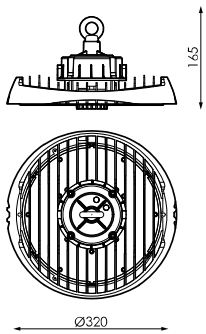

Specifications (Series luminaires)

	Electrical isolation	CCI
	Voltage (V)	100-240V
Hz	Frecuency (Hz)	50-60HzHz
	Power factor (Cos fi)	0.9
	Dimming	1-10V
	IP Tightness index	IP65
	IK Impact resistance	IK10
	Body color	Black
	Diffuser Material	PC
	Body	AL
K	Colour temperature	4.000K/5.000K
	CRI Colour rendering index	>80
	Measures	Ø320x165mm
	Operating temperature	(-30°C,+50 °C)
	Flux (lm)	14120/21230/28840lm
	Lifetime	>50.000h

References

	W_{LED}	W		ϕ_{LED}	ϕ_{LUM}	Δ	K		
629713	186W	200W	1000mA	14120/21230/2 8840lm	14120/21230/2 8840lm	90°	4.000K/5.000 K	>80	Ø320x165m m

Dimensions

Photometry

Info

With power selector and CCT via switch

LIRA AKORA 200W
264X130X52MM