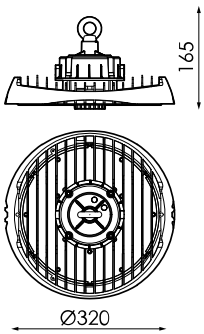

References

|  | W |  | ϕ_{LUM} | Δ | K |  |  |
|---|------|---|--------------|----------|-------|---|---|
| 629768 | 200W | 1000mA | 33000lm | 90° | 5000K | >80 | Ø320x165mm |

Dimensions

Photometry

Accessories