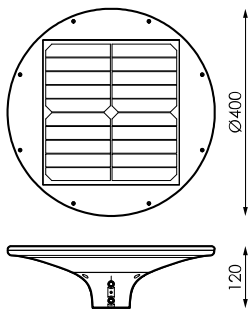

Specifications (Series luminaires)

	Electrical isolation	CCI
	Voltage (V)	230V
	Dimming	No
	IP Tightness index	IP65
K	Colour temperature	3000K
	CRI Colour rendering index	80cromatica
	Measures	Ø400x120mm

References 

	W	K		
640947	20W	3000K	80cromatica	Ø400x120mm

Dimensions 

Photometry 