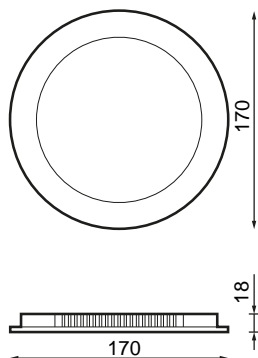

Specifications (Series luminaires)

	Electrical isolation	CCII
	Voltage (V)	230V
Hz	Frecuency (Hz)	50-60Hz
	Power factor (Cos fi)	≥0,9
	Dimming	No
	IP Tightness index	IP20
	Body color	RAL9006
	Diffuser Material	PC-O
	Body	AL
K	Colour temperature	6500K
	CRI Colour rendering index	>80
	Opening angle	120°
	Measures	Ø170x18mm
	Flux (lm)	1.034lm
	Lifetime	(L70B50>)35.000h
	Lifetime	(L70B50>)35.000h

References

	W	ϕ_{LUM}	K				
643306	12W	1.034lm	6500K	>80	Grey 9006	Ø170x18mm	No

Dimensions

Photometry

On request

Emergency kit 1h (Except 24W)

Regulation 1-10V

Solutions